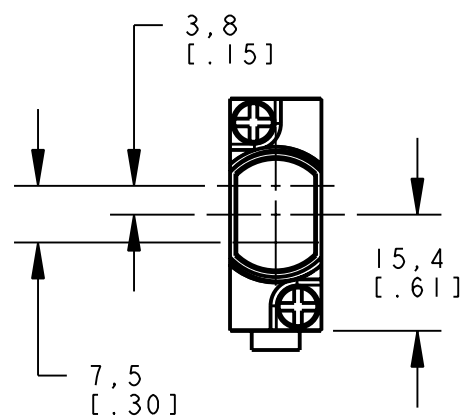

8 | 7 | 6 | 5 | 4 | 3 | 2 | 1

ISOMETRIC VIEW  
SCALE 1:1

NOTES:  
1. ALL DIMENSIONS ARE MILLIMETERS [INCHES] UNLESS OTHERWISE NOTED.

This drawing is the property of BANNER ENGINEERING CORP. and is proprietary in general and in detail. Its contents shall not be revealed to outside parties without written consent of BANNER.

BANNER ENGINEERING CORP.  
P.O. BOX 9414  
MINNEAPOLIS, MN 55440

THIRD ANGLE PROJECTION

TITLE  
**SM2A312LP CABLE/PIGTAIL  
WEB CAD DRAWINGS 2D/3D**

SIZE B	DRAWING NO. <b>154481</b>	REV. 1
SCALE 1:1		SHEET 1 OF 1