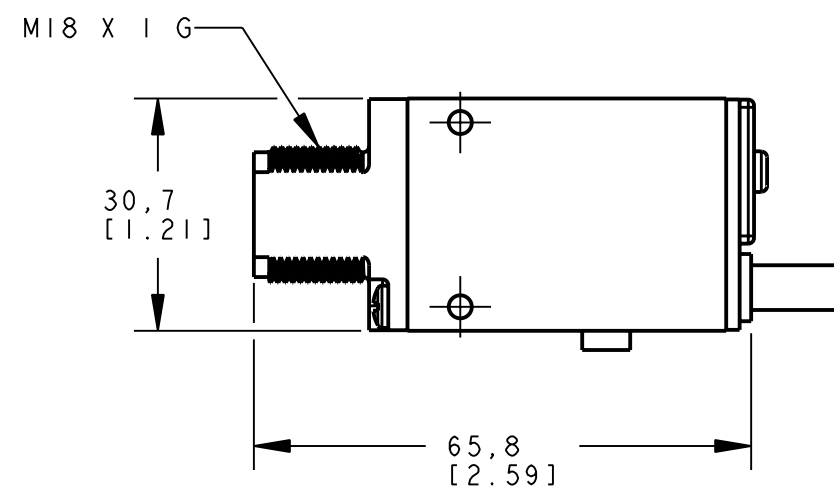

8 | 7 | 6 | 5 | 4 | 3 | 2 | 1

ISOMETRIC VIEW  
SCALE 1:1

NOTES:  
1. ALL DIMENSIONS ARE MILLIMETERS [INCHES] UNLESS OTHERWISE NOTED.

This drawing is the property of BANNER ENGINEERING CORP. and is proprietary in general and in detail. Its contents shall not be revealed to outside parties without written consent of BANNER.

BANNER ENGINEERING CORP.  
P.O. BOX 9414  
MINNEAPOLIS, MN 55440

THIRD ANGLE PROJECTION

TITLE  
**SM2A312LP CABLE/PIGTAIL  
WEB CAD DRAWINGS 2D/3D**

SIZE B	DRAWING NO. <b>154481</b>	REV. 1
SCALE 1:1		SHEET 1 OF 1