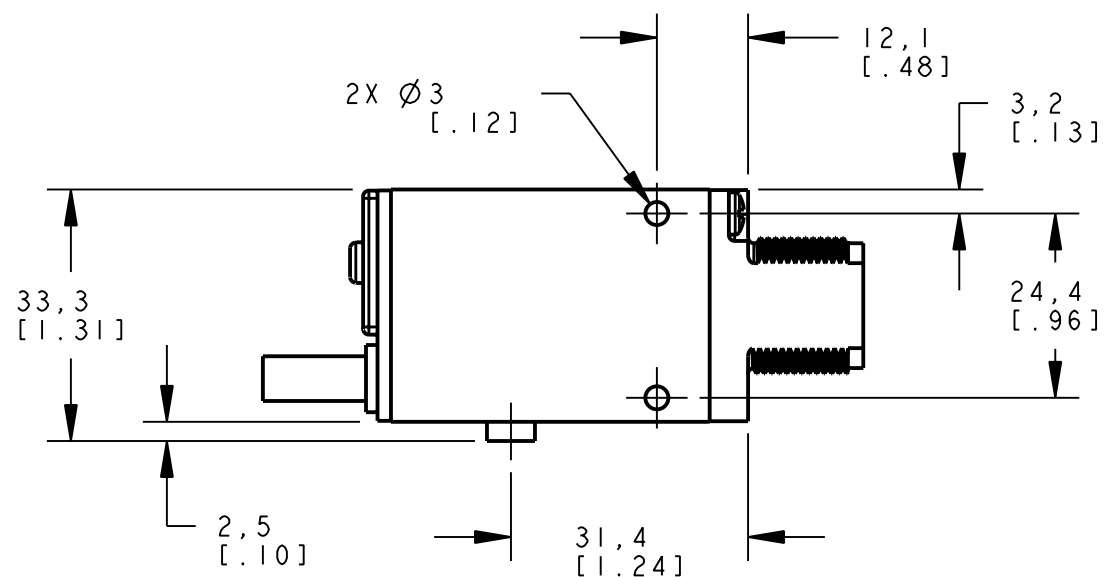

8 | 7 | 6 | 5 | 4 | 3 | 2 | 1

ISOMETRIC VIEW  
SCALE 1:1

NOTES:  
1. ALL DIMENSIONS ARE MILLIMETERS [INCHES] UNLESS OTHERWISE NOTED.

This drawing is the property of BANNER ENGINEERING CORP. and is proprietary in general and in detail. Its contents shall not be revealed to outside parties without written consent of BANNER.

BANNER ENGINEERING CORP.  
P.O. BOX 9414  
MINNEAPOLIS, MN 55440

THIRD ANGLE PROJECTION

TITLE  
**SM2A312LP CABLE/PIGTAIL  
WEB CAD DRAWINGS 2D/3D**

SIZE B	DRAWING NO. <b>154481</b>	REV. 1
SCALE 1:1		SHEET 1 OF 1