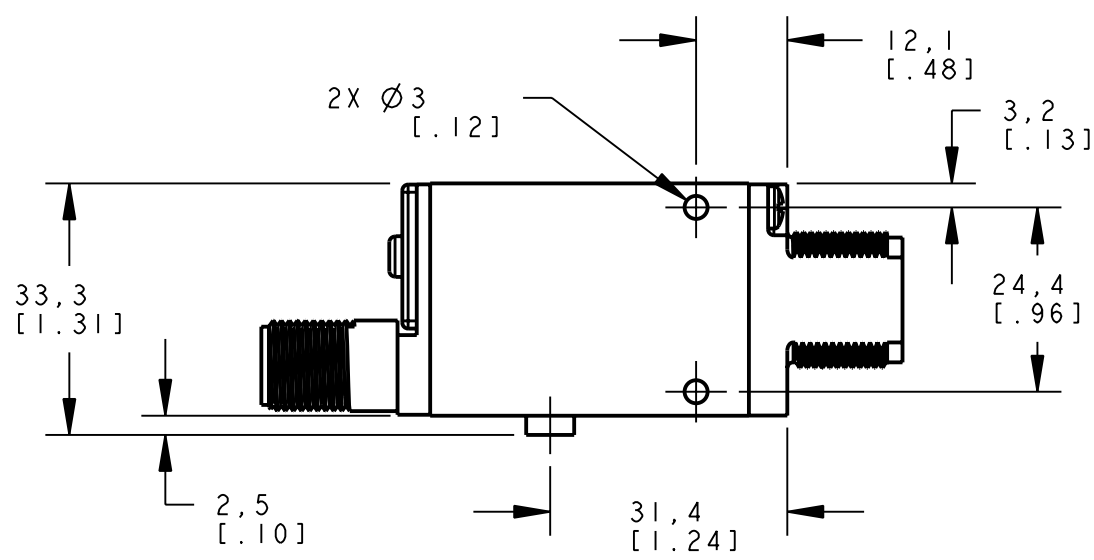

8 | 7 | 6 | 5 | 4 | 3 | 2 | 1

D
C
B
A

D
C
B
A

This drawing is the property of BANNER ENGINEERING CORP. and is proprietary in general and in detail. Its contents shall not be revealed to outside parties without written consent of BANNER.

BANNER ENGINEERING CORP.
P.O. BOX 9414
MINNEAPOLIS, MN 55440

THIRD ANGLE PROJECTION

TITLE
**SM2A312/MIAD9 C2/CV2 QD
WEB CAD DRAWINGS 2D/3D**

SIZE B	DRAWING NO. 154474	REV. ...
SCALE 1:1		SHEET 1 OF 1

NOTES:
1. ALL DIMENSIONS ARE MILLIMETERS [INCHES] UNLESS OTHERWISE NOTED.

8 | 7 | 6 | 5 | 4 | 3 | 2 | 1

PRO/E