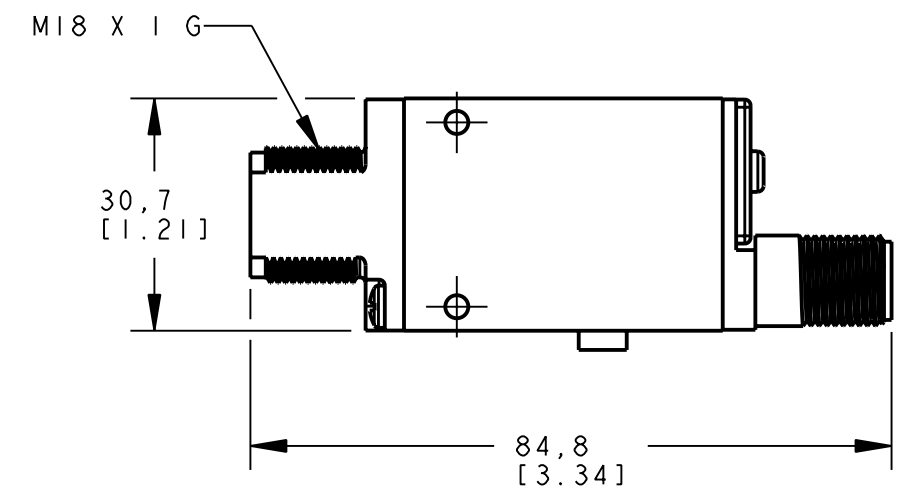

8 | 7 | 6 | 5 | 4 | 3 | 2 | 1

D
C
B
A

D
C
B
A

This drawing is the property of BANNER ENGINEERING CORP. and is proprietary in general and in detail. Its contents shall not be revealed to outside parties without written consent of BANNER.

BANNER ENGINEERING CORP.
P.O. BOX 9414
MINNEAPOLIS, MN 55440

THIRD ANGLE PROJECTION

TITLE
**SM2A312/MIAD9 C2/CV2 QD
WEB CAD DRAWINGS 2D/3D**

SIZE B	DRAWING NO. 154474	REV. ...
SCALE 1:1		SHEET 1 OF 1

NOTES:
1. ALL DIMENSIONS ARE MILLIMETERS [INCHES] UNLESS OTHERWISE NOTED.

8 | 7 | 6 | 5 | 4 | 3 | 2 | 1

PRO/E