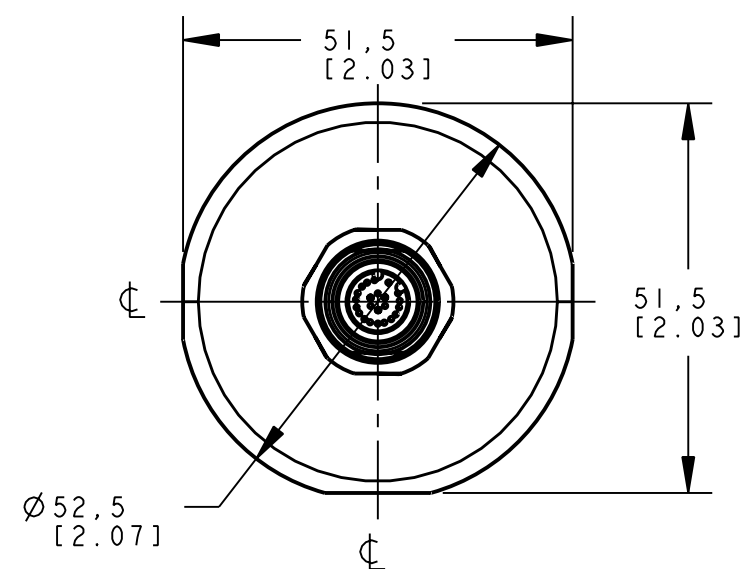

LENS SEATS ON THIS SURFACE

LENS TUBE OR RING LIGHT SEATS ON THIS SURFACE

NOTES:
1. ALL DIMENSIONS ARE MILLIMETERS [INCHES] UNLESS OTHERWISE NOTED.

This drawing is the property of BANNER ENGINEERING CORP. and is proprietary in general and in detail. Its contents shall not be revealed to outside parties without written consent of BANNER.