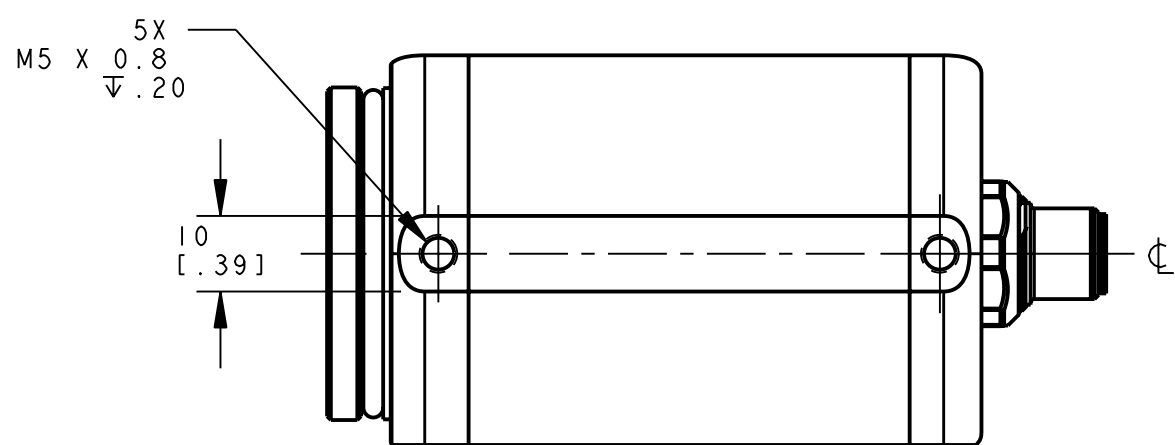

LENS SEATS ON THIS SURFACE

LENS TUBE OR RING LIGHT SEATS ON THIS SURFACE

NOTES:
1. ALL DIMENSIONS ARE MILLIMETERS [INCHES] UNLESS OTHERWISE NOTED.

This drawing is the property of BANNER ENGINEERING CORP. and is proprietary in general and in detail. Its contents shall not be revealed to outside parties without written consent of BANNER.