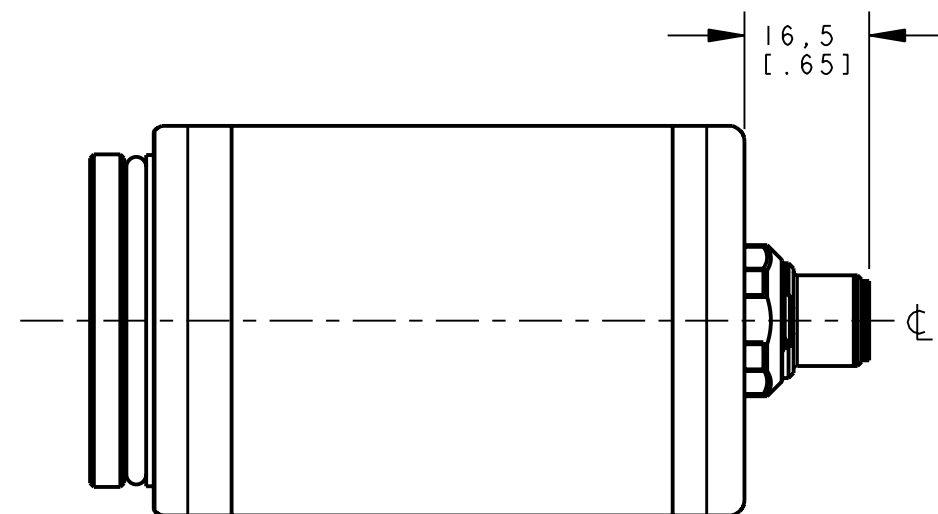

LENS SEATS ON THIS SURFACE

LENS TUBE OR RING LIGHT SEATS ON THIS SURFACE

NOTES:
1. ALL DIMENSIONS ARE MILLIMETERS [INCHES] UNLESS OTHERWISE NOTED.

This drawing is the property of BANNER ENGINEERING CORP. and is proprietary in general and in detail. Its contents shall not be revealed to outside parties without written consent of BANNER.