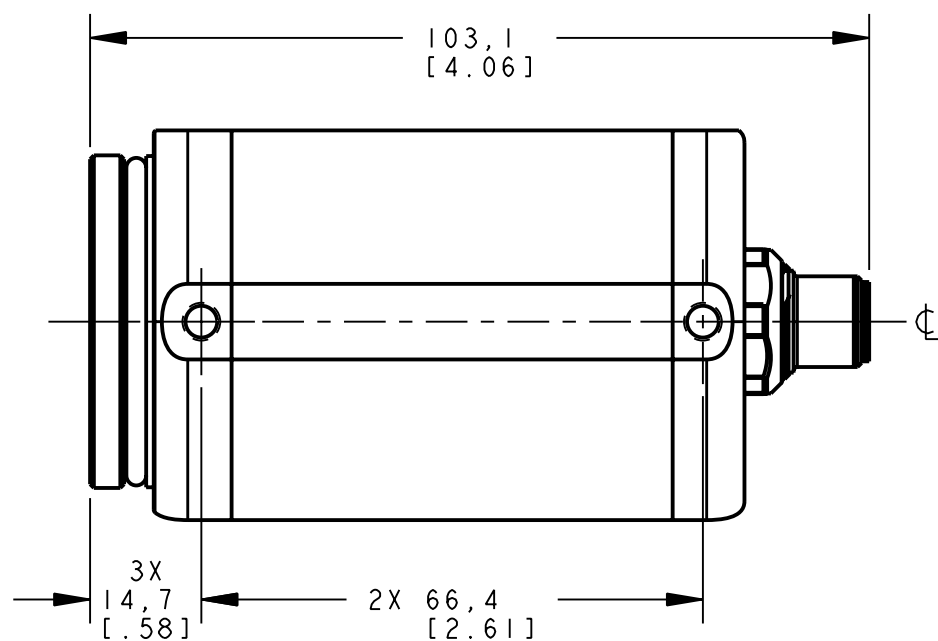

LENS SEATS ON THIS SURFACE

LENS TUBE OR RING LIGHT SEATS ON THIS SURFACE

NOTES:
1. ALL DIMENSIONS ARE MILLIMETERS [INCHES] UNLESS OTHERWISE NOTED.

This drawing is the property of BANNER ENGINEERING CORP. and is proprietary in general and in detail. Its contents shall not be revealed to outside parties without written consent of BANNER.