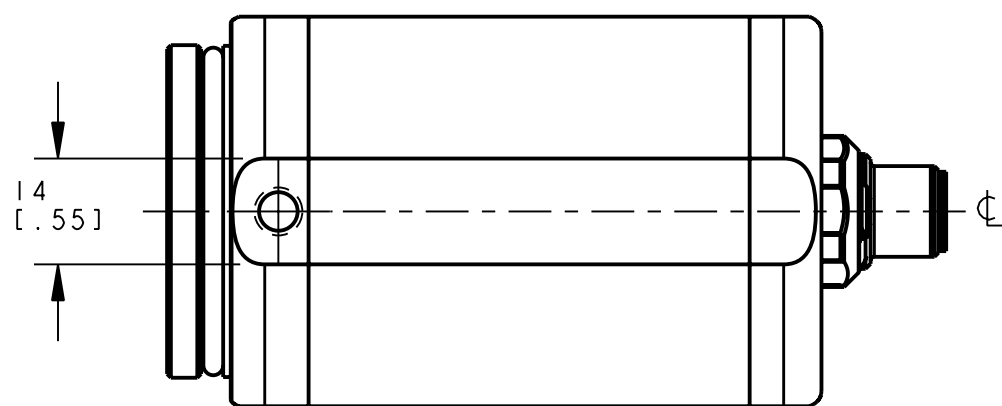

LENS SEATS ON THIS SURFACE

LENS TUBE OR RING LIGHT SEATS ON THIS SURFACE

NOTES:
1. ALL DIMENSIONS ARE MILLIMETERS [INCHES] UNLESS OTHERWISE NOTED.

This drawing is the property of BANNER ENGINEERING CORP. and is proprietary in general and in detail. Its contents shall not be revealed to outside parties without written consent of BANNER.