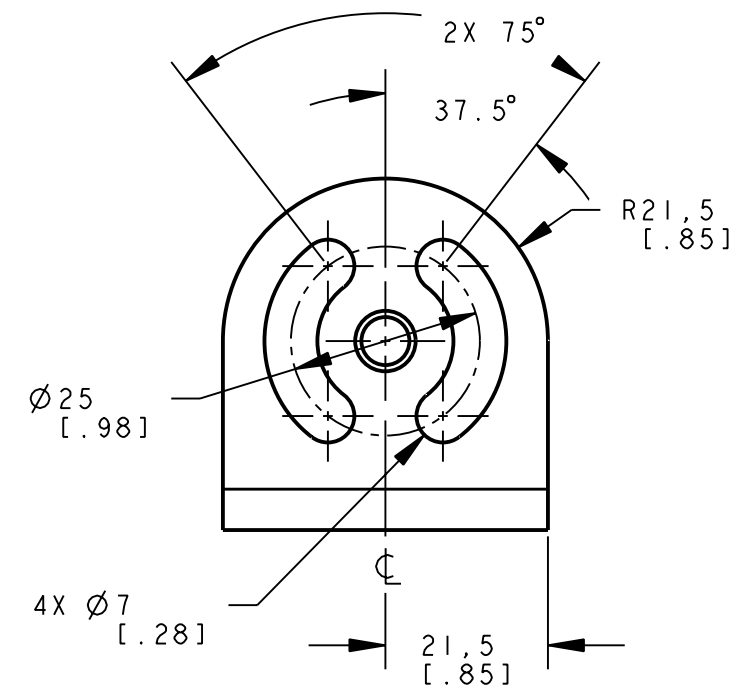

8 | 7 | 6 | 5 | 4 | 3 | 2 | 1

This drawing is the property of BANNER ENGINEERING CORP. and is proprietary in general and in detail. Its contents shall not be revealed to outside parties without written consent of BANNER.

BANNER ENGINEERING CORP.
P.O. BOX 9414
MINNEAPOLIS, MN 55440

THIRD ANGLE PROJECTION

TITLE
SMBP4SRAF
WED CAD DRAWINGS 2D / 3D

SIZE B	DRAWING NO. 146046	REV. -
SCALE 1:1		SHEET 1 OF 1

NOTES:
1. ALL DIMENSIONS ARE MILLIMETERS [INCHES] UNLESS OTHERWISE NOTED.

8 | 7 | 6 | 5 | 4 | 3 | 2 | 1 | PRO/E