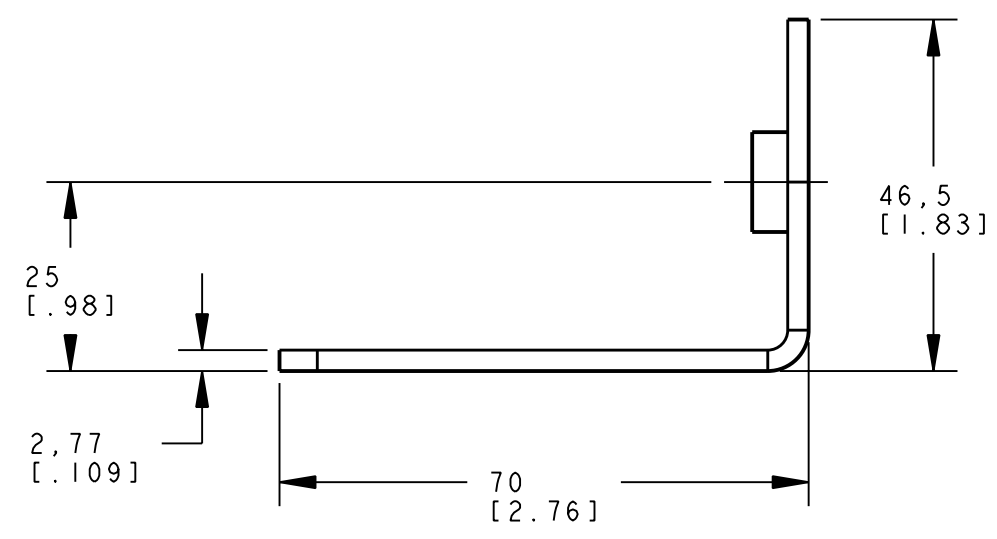

8 | 7 | 6 | 5 | 4 | 3 | 2 | 1

This drawing is the property of BANNER ENGINEERING CORP. and is proprietary in general and in detail. Its contents shall not be revealed to outside parties without written consent of BANNER.

BANNER ENGINEERING CORP.
P.O. BOX 9414
MINNEAPOLIS, MN 55440

THIRD ANGLE PROJECTION

TITLE
SMBP4SRAF
WED CAD DRAWINGS 2D / 3D

SIZE B	DRAWING NO. 146046	REV. -
SCALE 1:1		SHEET 1 OF 1

NOTES:
1. ALL DIMENSIONS ARE MILLIMETERS [INCHES] UNLESS OTHERWISE NOTED.

8 | 7 | 6 | 5 | 4 | 3 | 2 | 1 | PRO/E