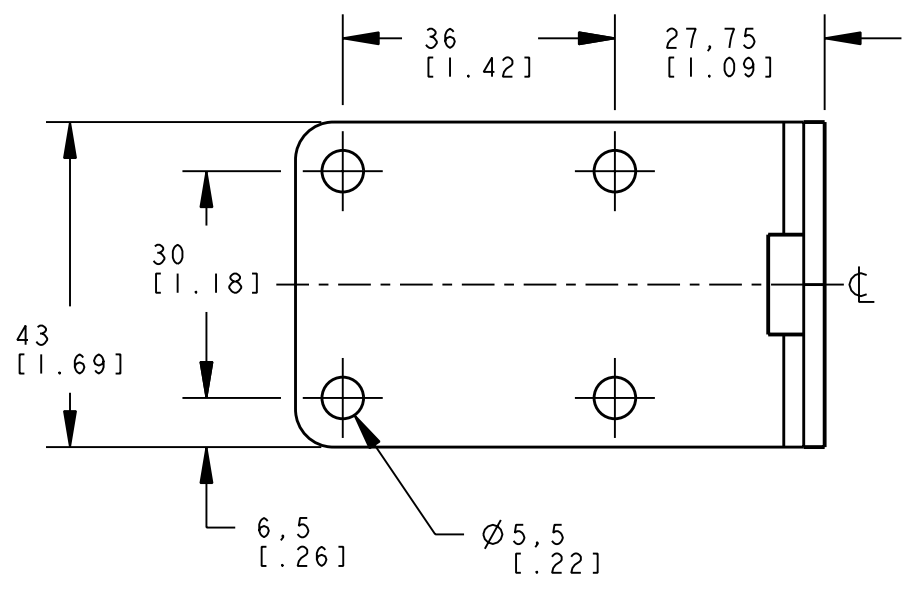

8 | 7 | 6 | 5 | 4 | 3 | 2 | 1

This drawing is the property of BANNER ENGINEERING CORP. and is proprietary in general and in detail. Its contents shall not be revealed to outside parties without written consent of BANNER.

BANNER ENGINEERING CORP.
P.O. BOX 9414
MINNEAPOLIS, MN 55440

THIRD ANGLE PROJECTION

TITLE
SMBP4SRAF
WED CAD DRAWINGS 2D / 3D

SIZE B	DRAWING NO. 146046	REV. -
SCALE 1:1		SHEET 1 OF 1

NOTES:
1. ALL DIMENSIONS ARE MILLIMETERS [INCHES] UNLESS OTHERWISE NOTED.

8 | 7 | 6 | 5 | 4 | 3 | 2 | 1 | PRO/E