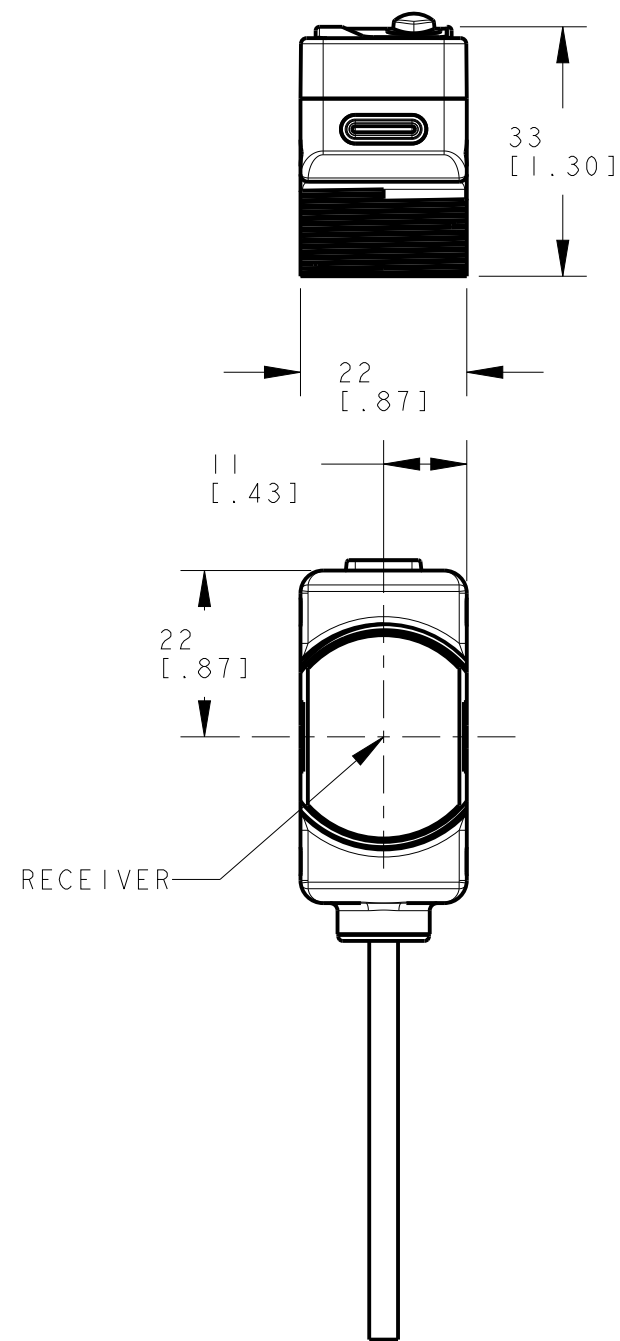

8 | 7 | 6 | 5 | 4 | 3 | 2 | 1

NOTES:
 1. ALL DIMENSIONS ARE MILLIMETERS [INCHES] UNLESS OTHERWISE NOTED.
 2. REFER TO "www.bannerengineering.com" FOR ADDITIONAL DATA AND SPECIFICATIONS.

This drawing is the property of BANNER ENGINEERING CORP. Any use or reproduction, in any form, without prior written permission of Banner is prohibited. © 2015 Banner Engineering Corp.

BANNER ENGINEERING CORP. www.bannerengineering.com		TITLE	
		OS30R CABLE WEB CAD DRAWINGS 2D/3D	
SIZE B	DRAWING NO. 140588	REV.	
SCALE 1:1	SHEET 1 OF 1	CREO	

8 | 7 | 6 | 5 | 4 | 3 | 2 | 1