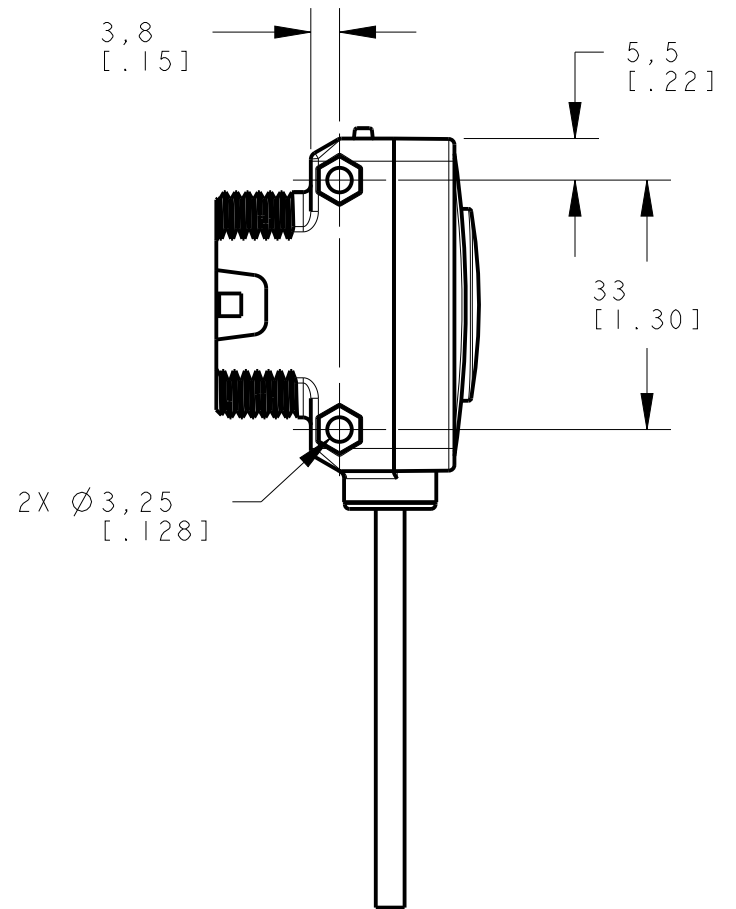

8 | 7 | 6 | 5 | 4 | 3 | 2 | 1

NOTES:
 1. ALL DIMENSIONS ARE MILLIMETERS [INCHES] UNLESS OTHERWISE NOTED.
 2. REFER TO "www.bannerengineering.com" FOR ADDITIONAL DATA AND SPECIFICATIONS.

This drawing is the property of BANNER ENGINEERING CORP. Any use or reproduction, in any form, without prior written permission of Banner is prohibited. © 2015 Banner Engineering Corp.

BANNER ENGINEERING CORP. www.bannerengineering.com		TITLE	
		OS30R CABLE WEB CAD DRAWINGS 2D/3D	
SIZE B	DRAWING NO. 140588	REV.	
SCALE 1:1	SHEET 1 OF 1	CREO	

8 | 7 | 6 | 5 | 4 | 3 | 2 | 1