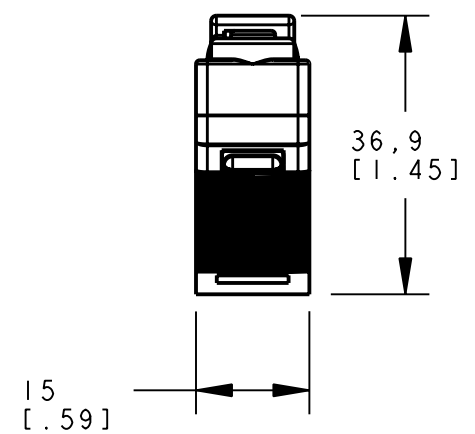

8 | 7 | 6 | 5 | 4 | 3 | 2 | 1

This drawing is the property of BANNER ENGINEERING CORP. and is proprietary in general and in detail. Its contents shall not be revealed to outside parties without written consent of BANNER.

BANNER ENGINEERING CORP.
P.O. BOX 9414
MINNEAPOLIS, MN 55440

THIRD ANGLE PROJECTION

TITLE
**QS18F EURO QD
WEB ASSEMBLY**

SIZE B	DRAWING NO. 139727	REV. -
SCALE 1:1		SHEET 1 OF 1

NOTES:
1. ALL DIMENSIONS ARE MILLIMETERS [INCHES] UNLESS OTHERWISE NOTED.

8 | 7 | 6 | 5 | 4 | 3 | 2 | 1 | PRO/E