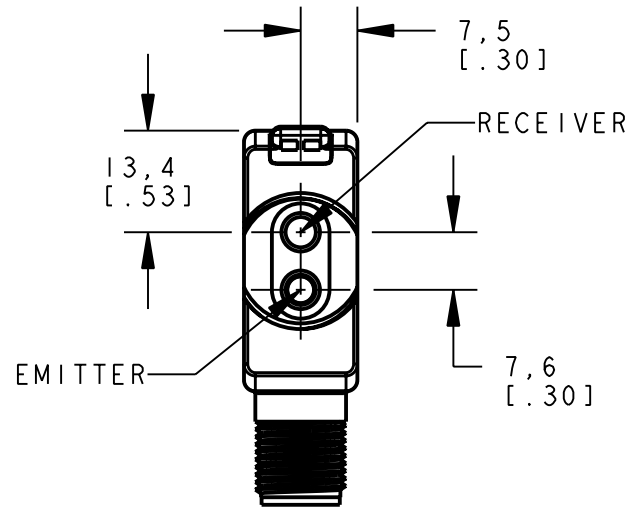

8 | 7 | 6 | 5 | 4 | 3 | 2 | 1

This drawing is the property of BANNER ENGINEERING CORP. and is proprietary in general and in detail. Its contents shall not be revealed to outside parties without written consent of BANNER.

BANNER ENGINEERING CORP.
P.O. BOX 9414
MINNEAPOLIS, MN 55440

THIRD ANGLE PROJECTION

TITLE
**QS18F EURO QD
WEB ASSEMBLY**

SIZE B	DRAWING NO. 139727	REV. -
SCALE 1:1		SHEET 1 OF 1

NOTES:
1. ALL DIMENSIONS ARE MILLIMETERS [INCHES] UNLESS OTHERWISE NOTED.

8 | 7 | 6 | 5 | 4 | 3 | 2 | 1 | PRO/E