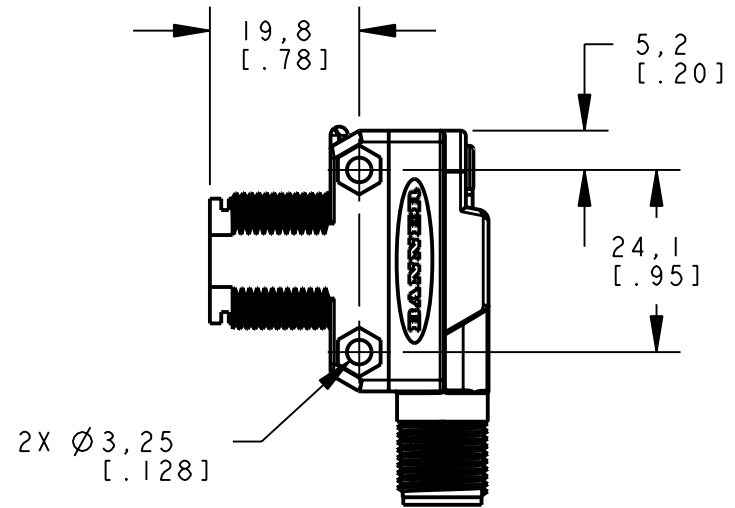

8 | 7 | 6 | 5 | 4 | 3 | 2 | 1

This drawing is the property of BANNER ENGINEERING CORP. and is proprietary in general and in detail. Its contents shall not be revealed to outside parties without written consent of BANNER.

BANNER ENGINEERING CORP.
P.O. BOX 9414
MINNEAPOLIS, MN 55440

THIRD ANGLE PROJECTION

TITLE
**QS18F EURO QD
WEB ASSEMBLY**

SIZE B	DRAWING NO. 139727	REV. -
SCALE 1:1		SHEET 1 OF 1

NOTES:
1. ALL DIMENSIONS ARE MILLIMETERS [INCHES] UNLESS OTHERWISE NOTED.

8 | 7 | 6 | 5 | 4 | 3 | 2 | 1 | PRO/E