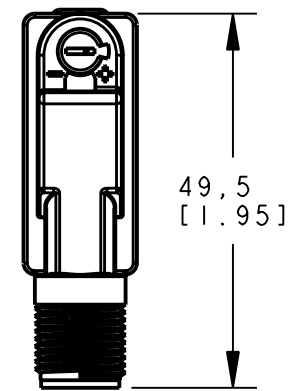

8 | 7 | 6 | 5 | 4 | 3 | 2 | 1

This drawing is the property of BANNER ENGINEERING CORP. and is proprietary in general and in detail. Its contents shall not be revealed to outside parties without written consent of BANNER.

BANNER ENGINEERING CORP.
P.O. BOX 9414
MINNEAPOLIS, MN 55440

THIRD ANGLE PROJECTION

TITLE
**QS18F EURO QD
WEB ASSEMBLY**

SIZE B	DRAWING NO. 139727	REV. -
SCALE 1:1		SHEET 1 OF 1

NOTES:
1. ALL DIMENSIONS ARE MILLIMETERS [INCHES] UNLESS OTHERWISE NOTED.

8 | 7 | 6 | 5 | 4 | 3 | 2 | 1 | PRO/E