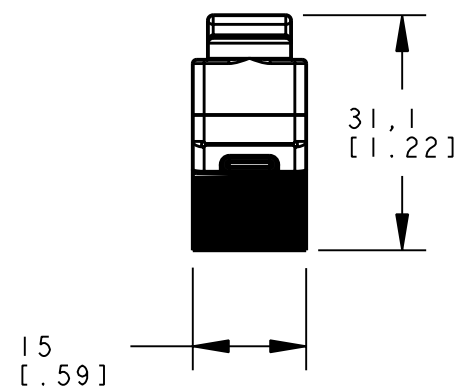

8 | 7 | 6 | 5 | 4 | 3 | 2 | 1

This drawing is the property of BANNER ENGINEERING CORP. and is proprietary in general and in detail. Its contents shall not be revealed to outside parties without written consent of BANNER.

BANNER ENGINEERING CORP.
P.O. BOX 9414
MINNEAPOLIS, MN 55440

THIRD ANGLE PROJECTION

TITLE
**QS18FF PICO OD
WEB ASSEMBLY**

SIZE B DRAWING NO. **139721** REV. -

SCALE 1:1 SHEET 1 OF 1

NOTES:
1. ALL DIMENSIONS ARE MILLIMETERS [INCHES] UNLESS OTHERWISE NOTED.

8 | 7 | 6 | 5 | 4 | 3 | 2 | 1 | PRO/E