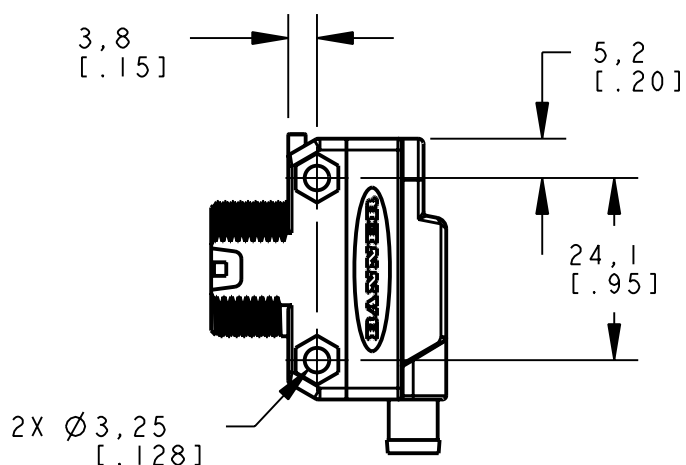

8 | 7 | 6 | 5 | 4 | 3 | 2 | 1

This drawing is the property of BANNER ENGINEERING CORP. and is proprietary in general and in detail. Its contents shall not be revealed to outside parties without written consent of BANNER.

BANNER ENGINEERING CORP.
P.O. BOX 9414
MINNEAPOLIS, MN 55440

THIRD ANGLE PROJECTION

TITLE
**QS18FF PICO OD
WEB ASSEMBLY**

SIZE B DRAWING NO. **139721** REV. -

SCALE 1:1 SHEET 1 OF 1

NOTES:
1. ALL DIMENSIONS ARE MILLIMETERS [INCHES] UNLESS OTHERWISE NOTED.

8 | 7 | 6 | 5 | 4 | 3 | 2 | 1 | PRO/E