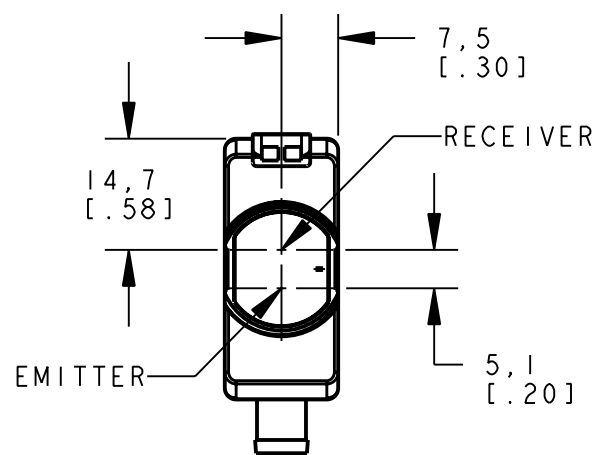

8 | 7 | 6 | 5 | 4 | 3 | 2 | 1

This drawing is the property of BANNER ENGINEERING CORP. and is proprietary in general and in detail. Its contents shall not be revealed to outside parties without written consent of BANNER.

BANNER ENGINEERING CORP.
P.O. BOX 9414
MINNEAPOLIS, MN 55440

THIRD ANGLE PROJECTION

TITLE
**QS18FF PICO OD
WEB ASSEMBLY**

SIZE B DRAWING NO. **139721** REV. -

SCALE 1:1 SHEET 1 OF 1

NOTES:
1. ALL DIMENSIONS ARE MILLIMETERS [INCHES] UNLESS OTHERWISE NOTED.

8 | 7 | 6 | 5 | 4 | 3 | 2 | 1 | PRO/E