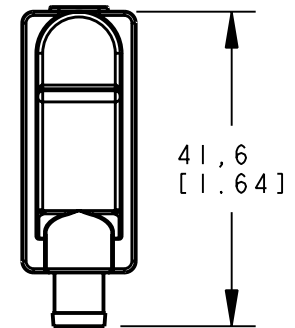

8 | 7 | 6 | 5 | 4 | 3 | 2 | 1