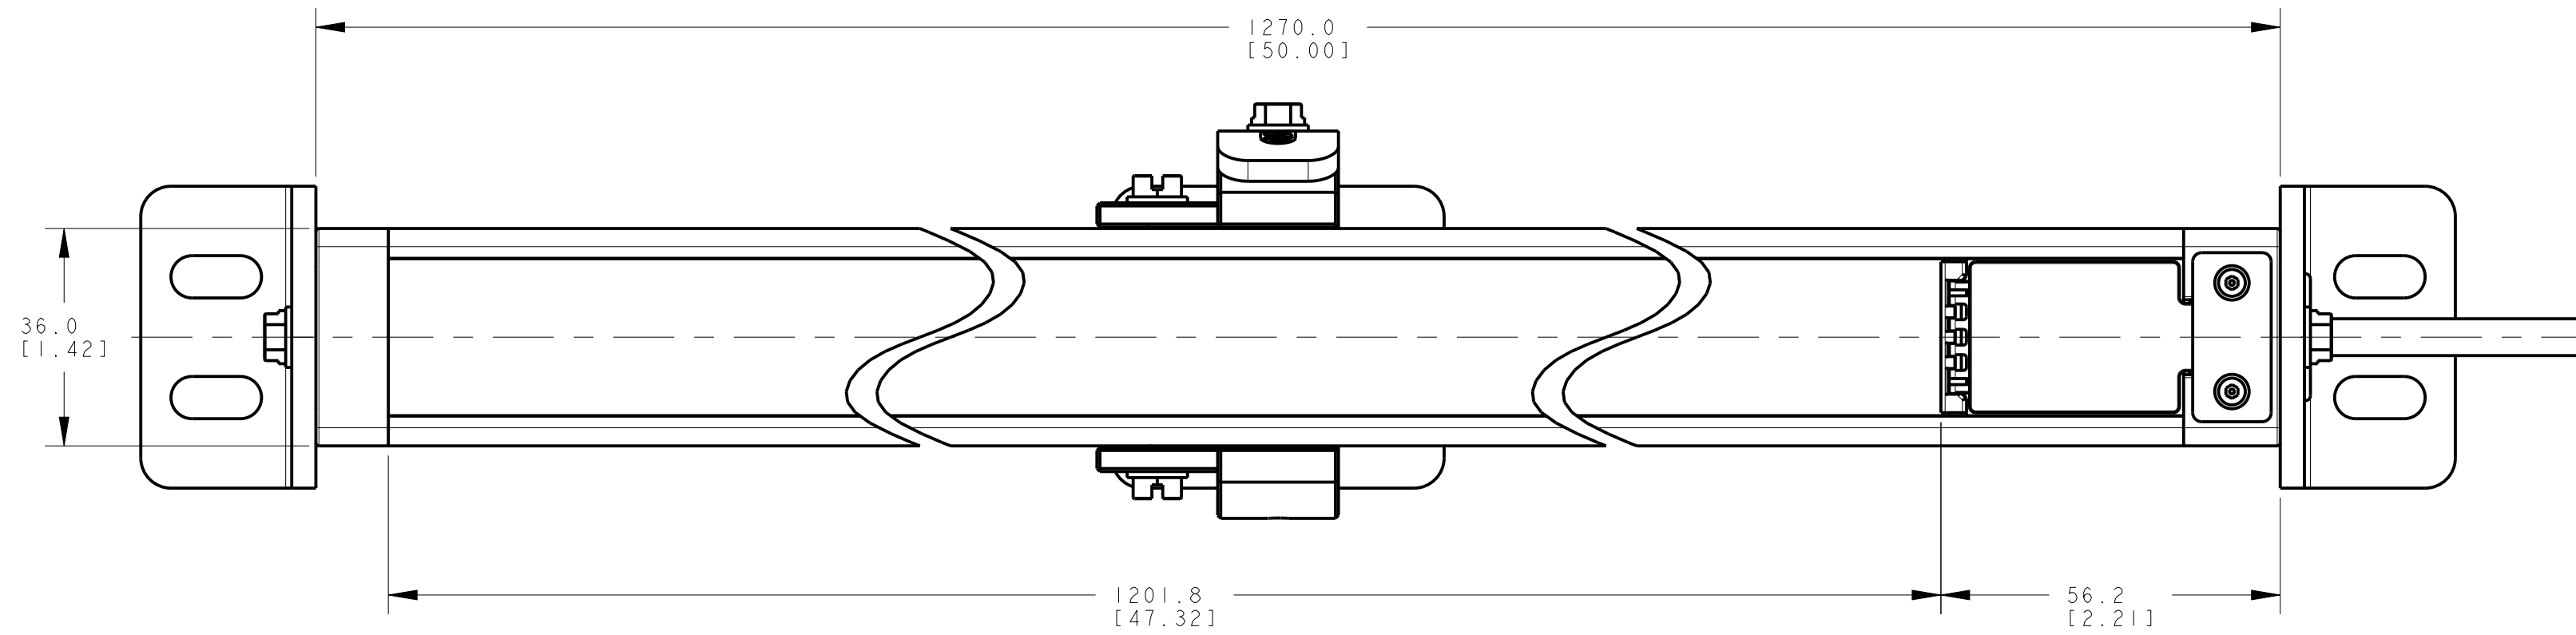

NOTES:
1. ALL DIMENSIONS ARE MILLIMETERS [INCHES] UNLESS OTHERWISE NOTED.
2. REFER TO "www.bannerengineering.com" FOR ADDITIONAL DATA AND SPECIFICATIONS.

BANNER BANNER ENGINEERING CORP.
www.bannerengineering.com

TITLE
EZ-SCREEN Cascade, SLSC/EA 1200mm ODP/CABLE
WEB CAD DRAWINGS 2D/3D

THIRD ANGLE PROJECTION

SIZE D	DRAWING NO. 139556	REV. A
SCALE 1:1	SHEET 1 OF 1