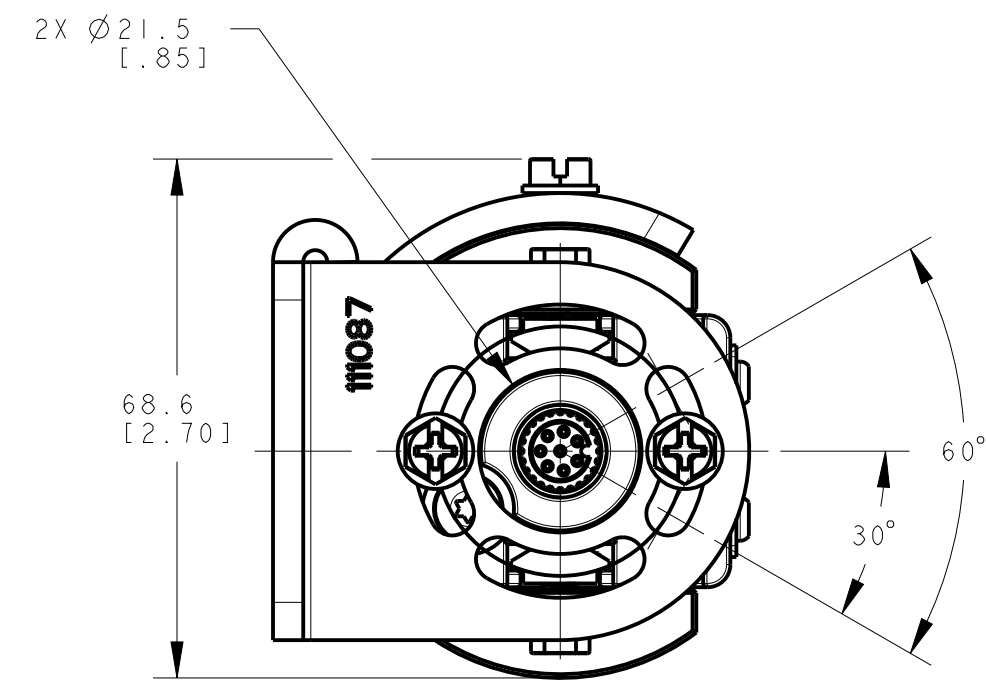

NOTES:
1. ALL DIMENSIONS ARE MILLIMETERS [INCHES] UNLESS OTHERWISE NOTED.
2. REFER TO "www.bannerengineering.com" FOR ADDITIONAL DATA AND SPECIFICATIONS.

BANNER BANNER ENGINEERING CORP.
www.bannerengineering.com

TITLE
EZ-SCREEN Cascade, SLSC/EA 1200mm ODP/CABLE
WEB CAD DRAWINGS 2D/3D

THIRD ANGLE PROJECTION

SIZE D	DRAWING NO. 139556	REV. A
SCALE 1:1	SHEET 1 OF 1