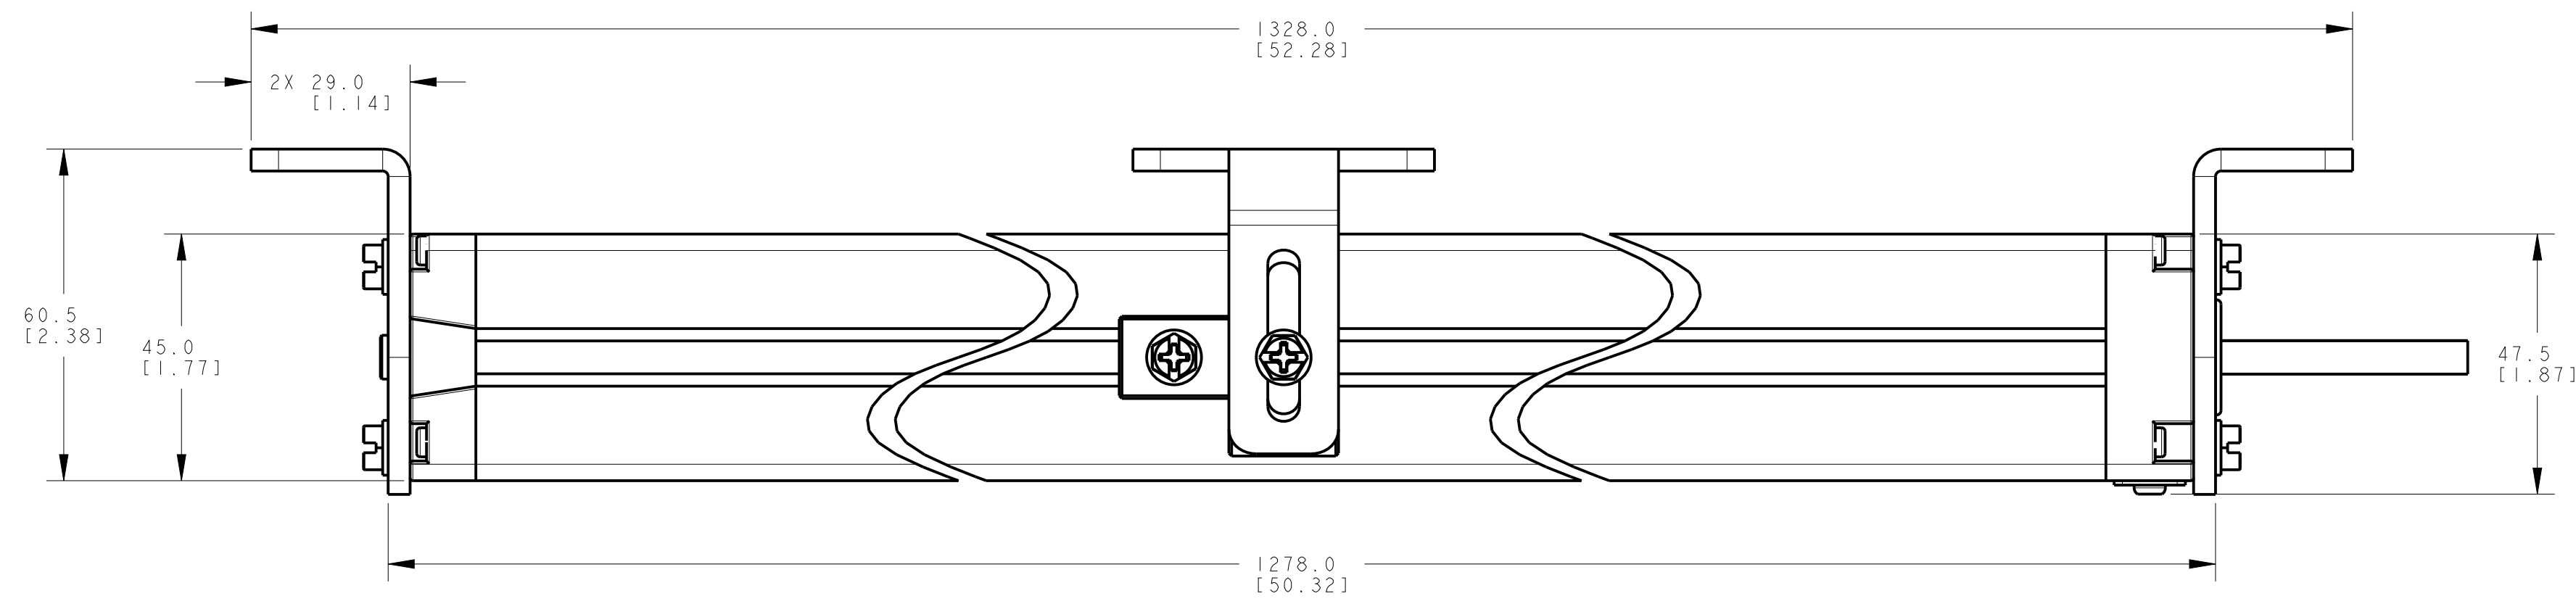

NOTES:
1. ALL DIMENSIONS ARE MILLIMETERS [INCHES] UNLESS OTHERWISE NOTED.
2. REFER TO "www.bannerengineering.com" FOR ADDITIONAL DATA AND SPECIFICATIONS.

BANNER BANNER ENGINEERING CORP.
www.bannerengineering.com

TITLE
EZ-SCREEN Cascade, SLSC/EA 1200mm ODP/CABLE
WEB CAD DRAWINGS 2D/3D

THIRD ANGLE PROJECTION

SIZE D	DRAWING NO. 139556	REV. A
SCALE 1:1	SHEET 1 OF 1