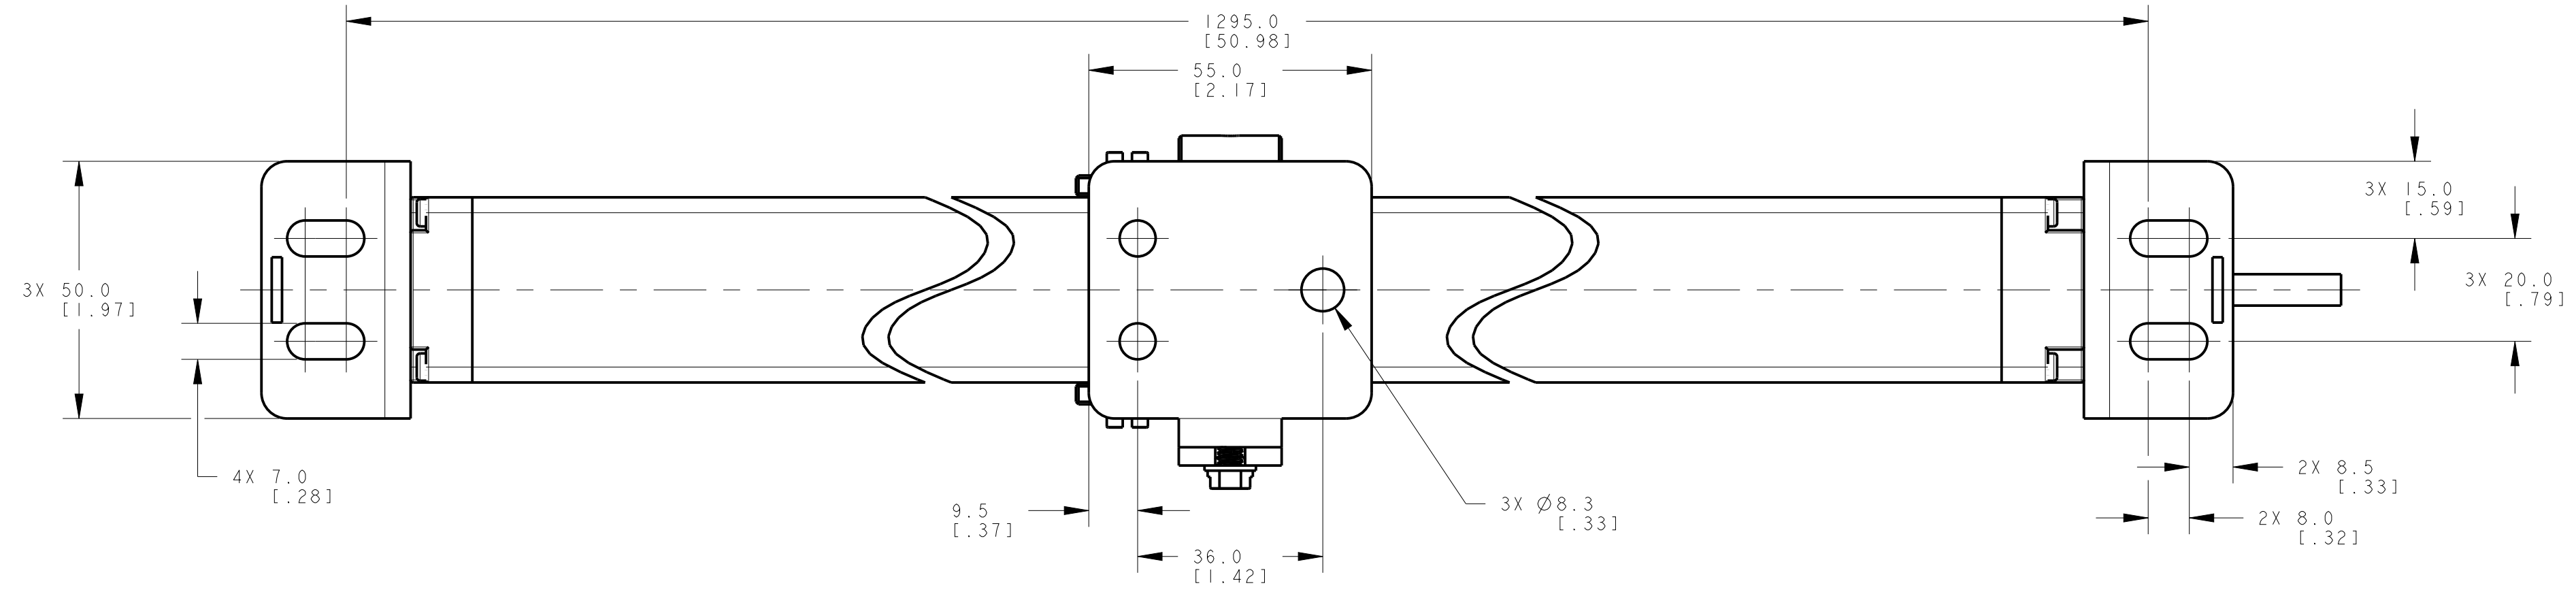

NOTES:
1. ALL DIMENSIONS ARE MILLIMETERS [INCHES] UNLESS OTHERWISE NOTED.
2. REFER TO "www.bannerengineering.com" FOR ADDITIONAL DATA AND SPECIFICATIONS.

BANNER BANNER ENGINEERING CORP.
www.bannerengineering.com

TITLE
EZ-SCREEN Cascade, SLSC/EA 1200mm ODP/CABLE
WEB CAD DRAWINGS 2D/3D

THIRD ANGLE PROJECTION

SIZE D	DRAWING NO. 139556	REV. A
SCALE 1:1	SHEET 1 OF 1