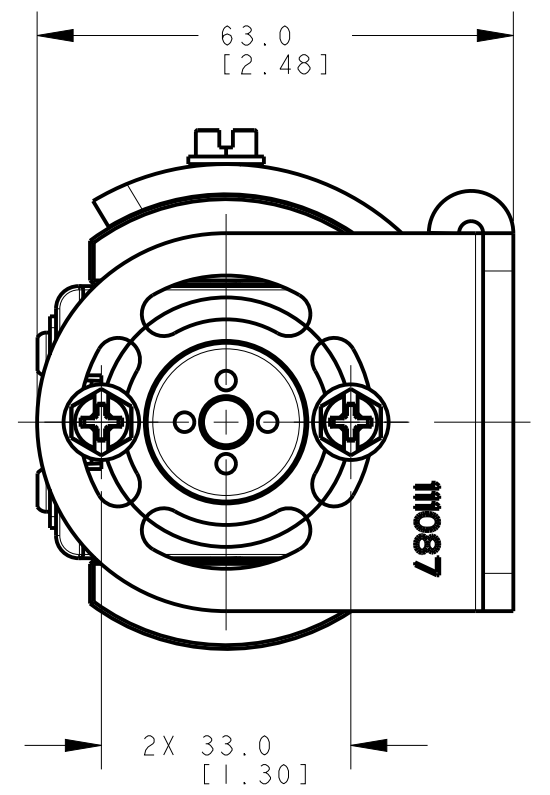

NOTES:
1. ALL DIMENSIONS ARE MILLIMETERS [INCHES] UNLESS OTHERWISE NOTED.
2. REFER TO "www.bannerengineering.com" FOR ADDITIONAL DATA AND SPECIFICATIONS.

BANNER BANNER ENGINEERING CORP.
www.bannerengineering.com

TITLE
EZ-SCREEN Cascade, SLSC/EA 1200mm ODP/CABLE
WEB CAD DRAWINGS 2D/3D

THIRD ANGLE PROJECTION

SIZE D	DRAWING NO. 139556	REV. A
SCALE 1:1	SHEET 1 OF 1