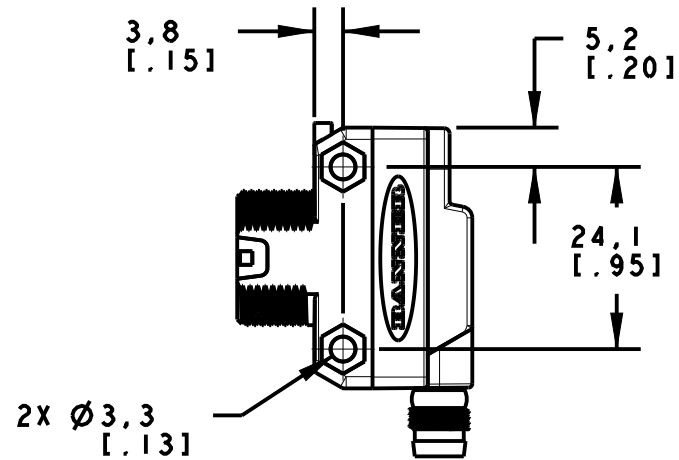

8 7 6 5 4 3 2 1

NOTES:  
 1. ALL DIMENSIONS ARE MILLIMETERS [INCHES] UNLESS OTHERWISE NOTED.  
 2. REFER TO "www.bannerengineering.com" FOR ADDITIONAL DATA AND SPECIFICATIONS.

This drawing is the property of BANNER ENGINEERING CORP. Any use or reproduction, in any form, without prior written permission of Banner is prohibited.  
 © 2015 Banner Engineering Corp.

THIRD ANGLE PROJECTION

		BANNER ENGINEERING CORP. www.bannerengineering.com	
TITLE <b>QS18 LASER EMITTER PICO QD                  WEB ASSEMBLY</b>			
SIZE B	DRAWING NO. <b>139457</b>	REV. <b>A</b>	
SCALE 1:1		SHEET 1 OF 1	