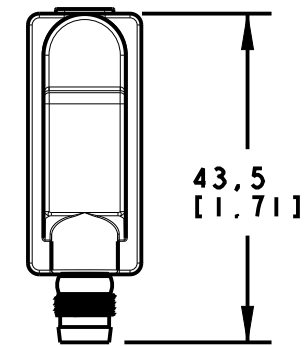

8 7 6 5 4 3 2 1

NOTES:  
 1. ALL DIMENSIONS ARE MILLIMETERS [INCHES] UNLESS OTHERWISE NOTED.  
 2. REFER TO "www.bannerengineering.com" FOR ADDITIONAL DATA AND SPECIFICATIONS.

This drawing is the property of BANNER ENGINEERING CORP. Any use or reproduction, in any form, without prior written permission of Banner is prohibited.  
 © 2015 Banner Engineering Corp.

THIRD ANGLE PROJECTION

		BANNER ENGINEERING CORP. www.bannerengineering.com	
TITLE <b>QS18 LASER EMITTER PICO QD                  WEB ASSEMBLY</b>			
SIZE B	DRAWING NO. <b>139457</b>	REV. <b>A</b>	
SCALE 1:1		SHEET 1 OF 1	