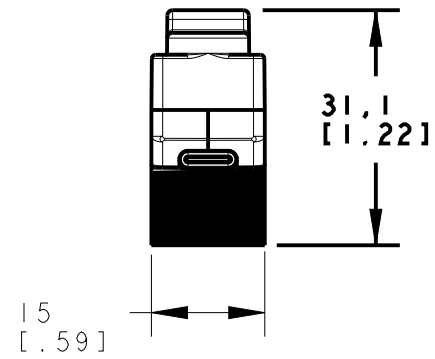

8 7 6 5 4 3 2 1

NOTES:  
 1. ALL DIMENSIONS ARE MILLIMETERS [INCHES] UNLESS OTHERWISE NOTED.  
 2. REFER TO "www.bannerengineering.com" FOR ADDITIONAL DATA AND SPECIFICATIONS.

This drawing is the property of BANNER ENGINEERING CORP. Any use or reproduction, in any form, without prior written permission of Banner is prohibited.  
 © 2015 Banner Engineering Corp.

THIRD ANGLE PROJECTION

		BANNER ENGINEERING CORP. www.bannerengineering.com	
TITLE <b>QS18 LASER EMITTER PICO QD                  WEB ASSEMBLY</b>			
SIZE B	DRAWING NO. <b>139457</b>	REV. <b>A</b>	
SCALE 1:1		SHEET 1 OF 1	