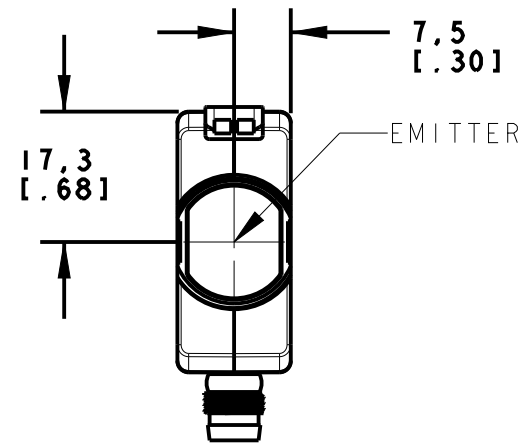

8 7 6 5 4 3 2 1

NOTES:  
 1. ALL DIMENSIONS ARE MILLIMETERS [INCHES] UNLESS OTHERWISE NOTED.  
 2. REFER TO "www.bannerengineering.com" FOR ADDITIONAL DATA AND SPECIFICATIONS.

This drawing is the property of BANNER ENGINEERING CORP. Any use or reproduction, in any form, without prior written permission of Banner is prohibited.  
 © 2015 Banner Engineering Corp.

THIRD ANGLE PROJECTION

		BANNER ENGINEERING CORP. www.bannerengineering.com	
TITLE <b>QS18 LASER EMITTER PICO QD                  WEB ASSEMBLY</b>			
SIZE B	DRAWING NO. <b>139457</b>	REV. <b>A</b>	
SCALE 1:1		SHEET 1 OF 1	